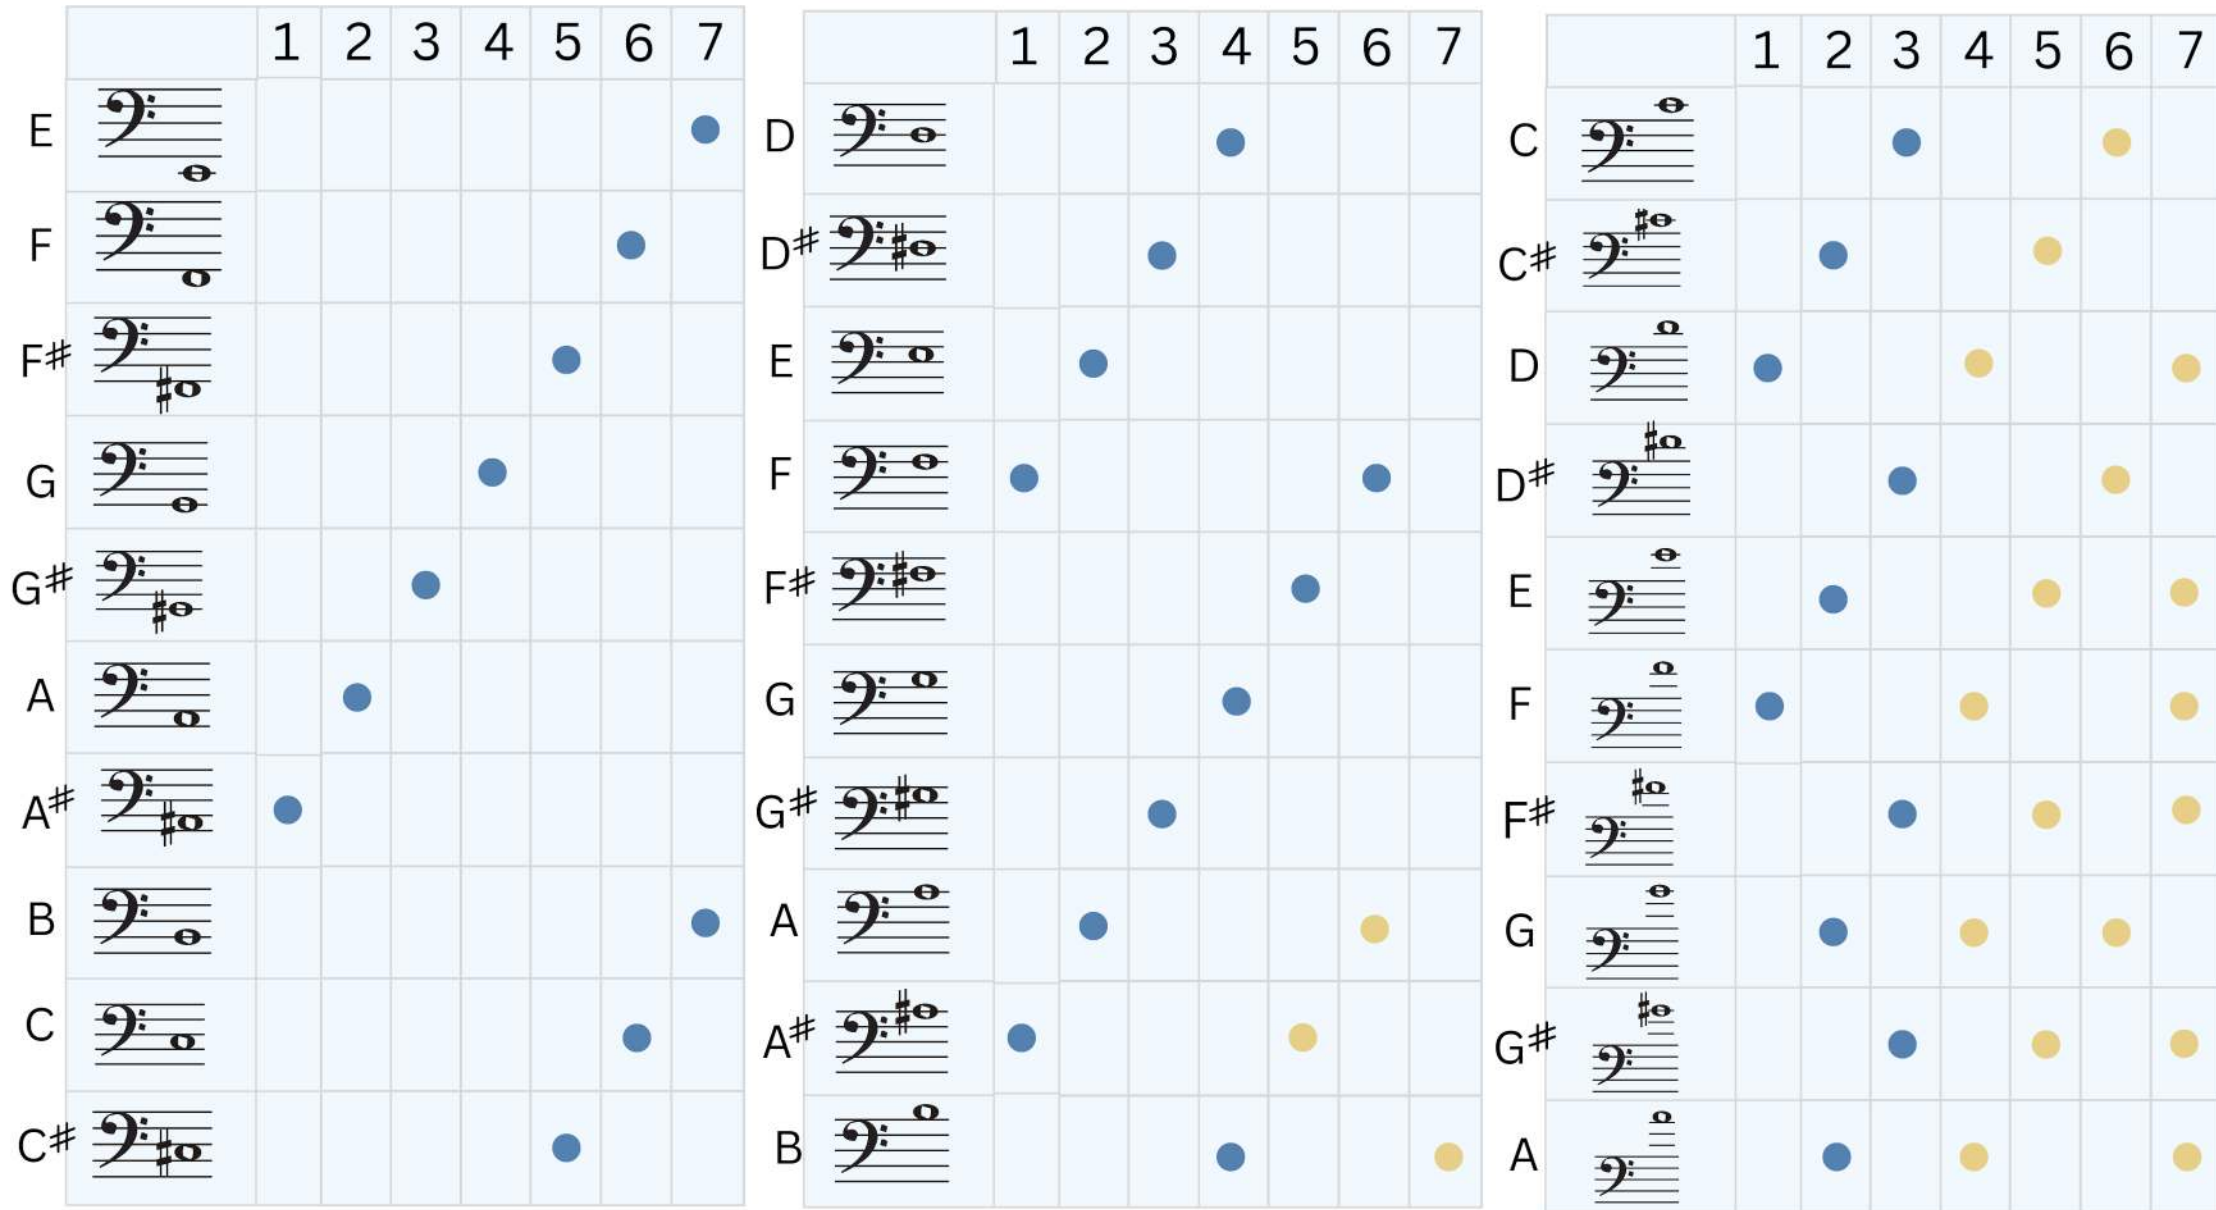

# Trombone slide position chart

- Default position
- Alternate position